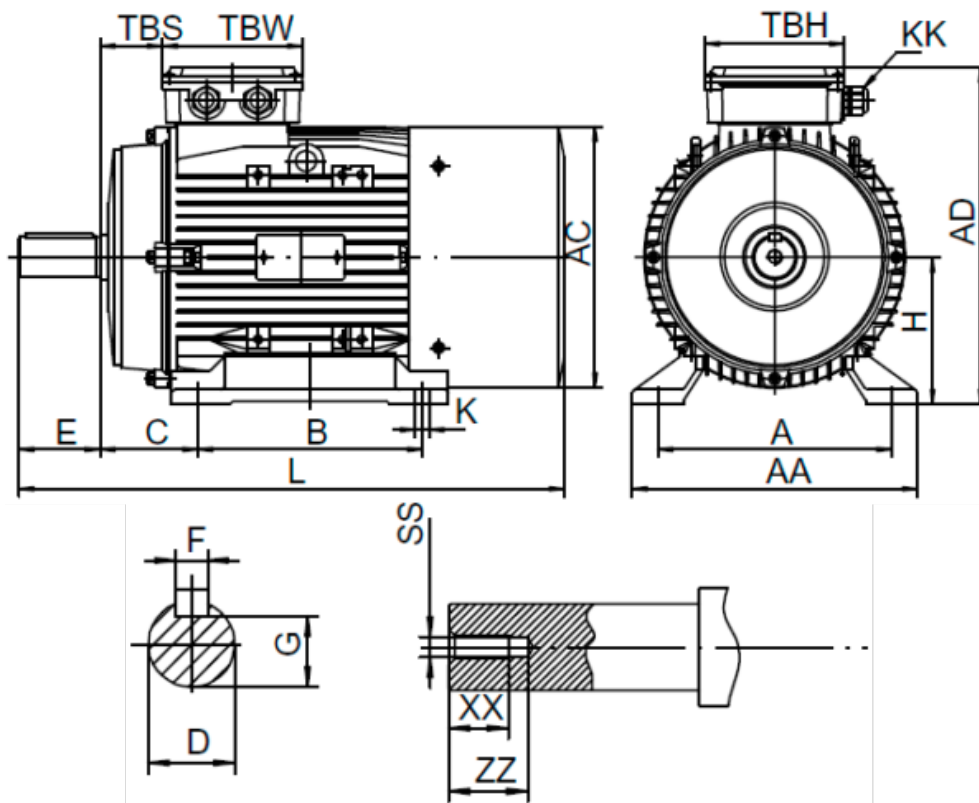

# Data Sheet

Article number: 25180300042240

Description: Kleedrive T3A 200L-4 30kw 1400 rpm UL/CSA  
3x400/690V 50 HZ IP55 B3 Eff=93,6%

## Measures

A = 318	F = 16	TBW = 190
AA = 390	G = 49	XX = 42
AC = 260	H = 200	ZZ = 53
AD = 460	KK = 745	
B = 305	L = Ø368	
C = 133	SS = M20	
D = Ø55	TBH = 190	
E = 110	TBS = 85	